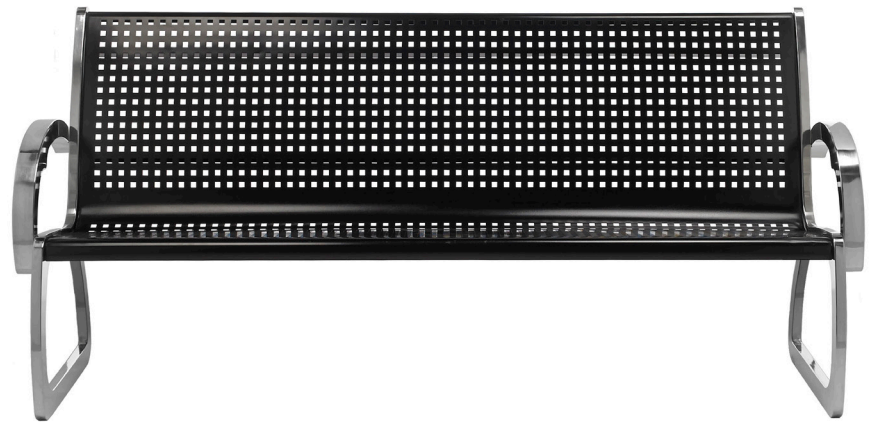

## Black and Stainless Steel Bench, 4ft & 6ft

Provide a durable, safe and comfortable resting area with attractive benches. The 4ft. and 6ft. long Skyline Series bench has a durable, powder-coated black seat surface with stainless steel arms and legs. The gentle sloping armrests and curved back make this bench stylish and comfortable. It's designed and engineered to withstand harsh weather conditions for year-round use, both indoors and outdoors.

### KEY BENEFITS & FEATURES:

- Attractive benches are perfect for parks, airports, restaurants, hotels, restaurants, and other public facilities requiring a seating area
- Constructed from heavy-gauge 304-grade stainless steel and powder-coated steel; it won't easily rust and its hygienic surface has no pores that harbor dirt or bacteria for an extremely long service-life
- Gentle slope of the armrests and curved backrest add style and comfort
- Assembly required, holes are pre-drilled, and hardware is included for easy assembly
- Pre-drilled anchor hole openings on legs allow for surface mounting in concrete, anchor-bolt hardware included
- 100% Recyclable after use
- Standard 2-day lead time

### COLOR OPTIONS:

**Black & Stainless Steel**  
4ft. ITEM #: 725001  
4ft. UPC: 653410006416

**Black & Stainless Steel**  
6ft. ITEM #: 725101  
6ft. UPC: 653410006430