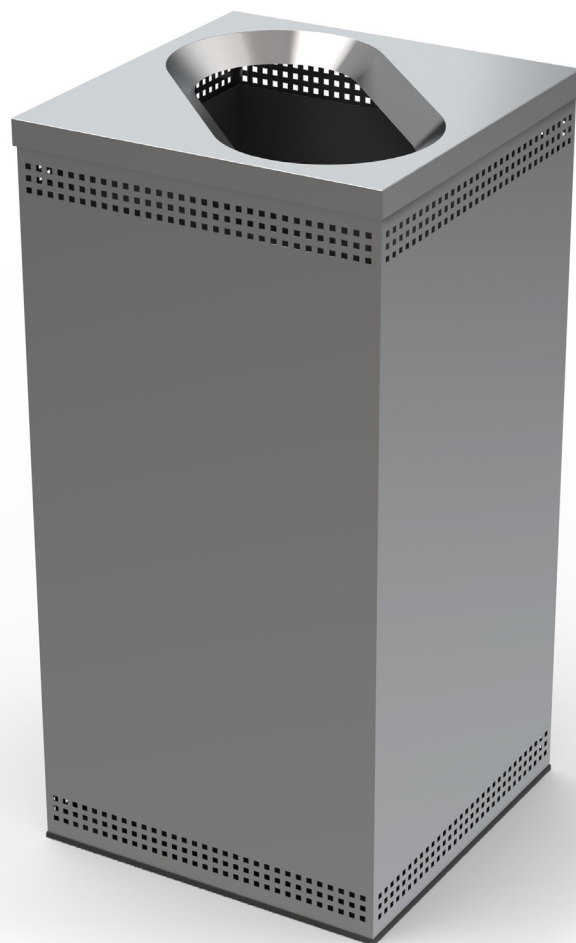

PRECISION SERIES®

Imprinted Trash Container, 35-Gallon Square, Open-Top Lid

The Square Stainless Steel Waste Receptacle has a clean, modern appearance and practical design. A generous, 35-gallon capacity is large enough to handle daily traffic and the convenient rectangular shape will fit against a wall or corner. The bottom-mounted rubber base ring keeps this unit in place, helps prevent tipping, and protects floors.

KEY BENEFITS & FEATURES:

- Indoor solution, perfect for any business
- Durable and built to last in high traffic areas
- Constructed from recycled heavy gauge 304-grade stainless steel; it won't easily rust and its hygienic surface has no pores that harbor dirt or bacteria for an extremely long service-life and a polished look
- Material is easy to maintain and clean, saving you time and hassle
- Open top for convenient disposal
- Includes galvanized liner with handle for easy trash removal and grab bag holder to secure trash bag in place
- Bottom-mounted rubber base ring keeps this unit in place, helps prevent tipping, and protects floors
- 100% Recyclable after use
- Standard 2-day lead time

COLOR OPTIONS:

Stainless Steel

ITEM #: 785329

UPC: 653410007659

DIMENSIONS:

ASSEMBLED DIMENSIONS	ASSEMBLED WEIGHT	CAPACITY	TRASH OPENING SIZE	ASSEMBLY REQUIRED	ADA COMPLIANT	WARRANTY	RECYCLED MATERIAL
16.25"W x 33.25"H x 16.25"L	41 lbs.	35-Gallon	7.25" x 14.25"	No	Yes	1-year	25%+